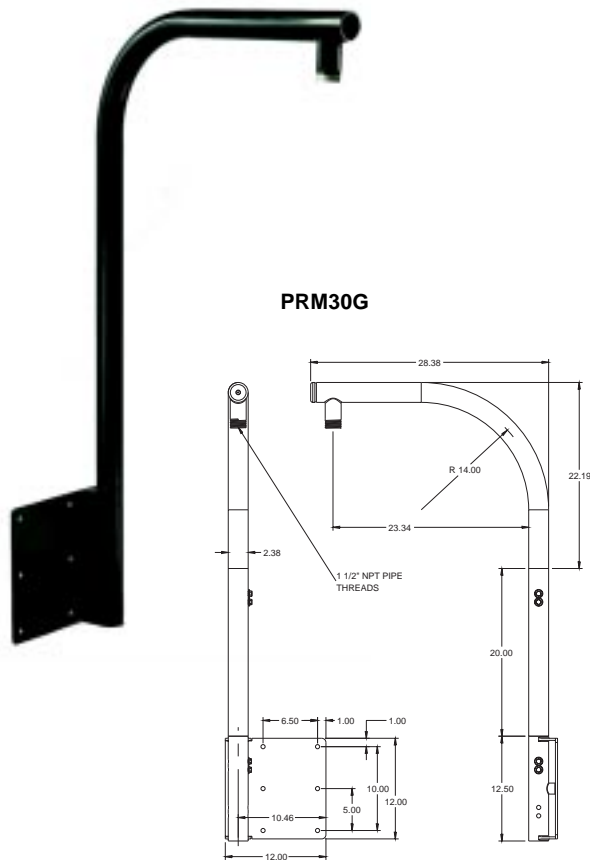

Parapet Mount

PPRM30G/PWM30G Videolarm for Panasonic Security Never Looked So Good

DESCRIPTION

For parapet mounting situations, the PPRM30G offers ease of installation and service. It's designed to be used on either inside or outside roof top parapets, and a 1 1/2" pipe thread allows quick and easy mounting of pendant versions of the SuperDome™, PressurDome™, and many other manufacturer's models. An extension piece is included, which features an access plug on the end for wire pulls and allows more flexibility in mounting. The design allows the dome to be swung back over the roof for servicing.

FEATURES

- All aluminum construction
- Durable powder coat finish
- 1 1/2" pipe thread for quick and easy mounting
- Extension piece with access plug for wire pulls
- 60 lb load rating

Model	Unit Weight	Shipping Weight	Shipping Box Dim.
PPRM30G	7 lbs	7 Grd/7 Air	14 x 8 x 11

* Shipping weights depend on box dimensions.

Spec#	Rev. Date	Catalog Section	VidFax#
6024	0195	1	S24

Due to our continued efforts to advance technology, product specifications are subject to change without notice.

DESCRIPTION

The PWM30G is the same as the PPRM30G, except that this mount does not include the extension piece.

FEATURES

- All aluminum construction
- Durable powder coat finish
- 1 1/2" pipe thread for quick and easy mounting
- 60 lb load rating