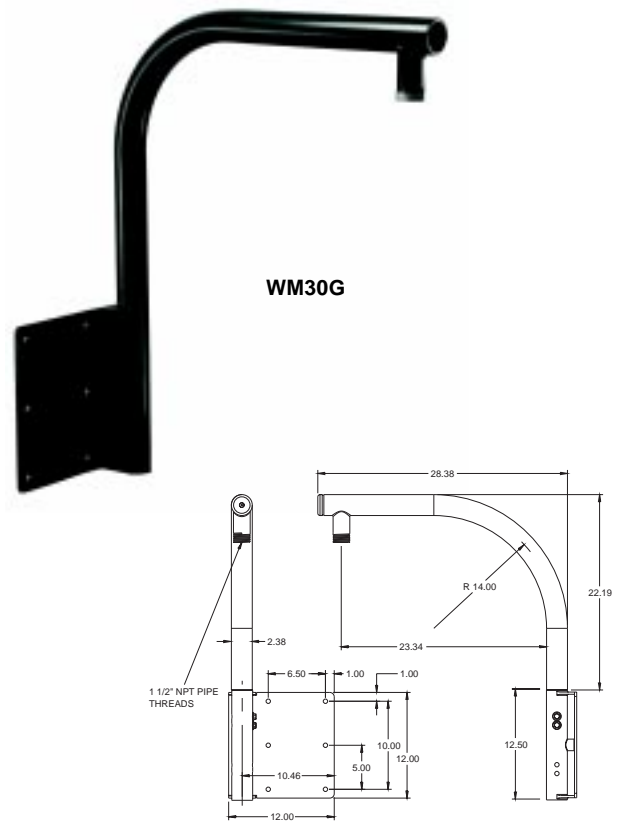

Parapet Mount

PPRM30G/PWM30G Videolarm for Panasonic Security Never Looked So Good

DESCRIPTION

For parapet mounting situations, the PPRM30G offers ease of installation and service. It's designed to be used on either inside or outside roof top parapets, and a 1 1/2" pipe thread allows quick and easy mounting of pendant versions of the SuperDome™, PressurDome™, and many other manufacturer's models. An extension piece is included, which features an access plug on the end for wire pulls and allows more flexibility in mounting. The design allows the dome to be swung back over the roof for servicing.

FEATURES

- All aluminum construction
- Durable powder coat finish
- 1 1/2" pipe thread for quick and easy mounting
- Extension piece with access plug for wire pulls
- 60 lb load rating

Model	Unit Weight	Shipping Weight	Shipping Box Dim.
PPRM30G	7 lbs	7 Grd/7 Air	14 x 8 x 11

* Shipping weights depend on box dimensions.

Spec#	Rev. Date	Catalog Section	VidFax#
6024	0195	1	S24

Due to our continued efforts to advance technology, product specifications are subject to change without notice.

DESCRIPTION

The PWM30G is the same as the PPRM30G, except that this mount does not include the extension piece.

FEATURES

- All aluminum construction
- Durable powder coat finish
- 1 1/2" pipe thread for quick and easy mounting
- 60 lb load rating